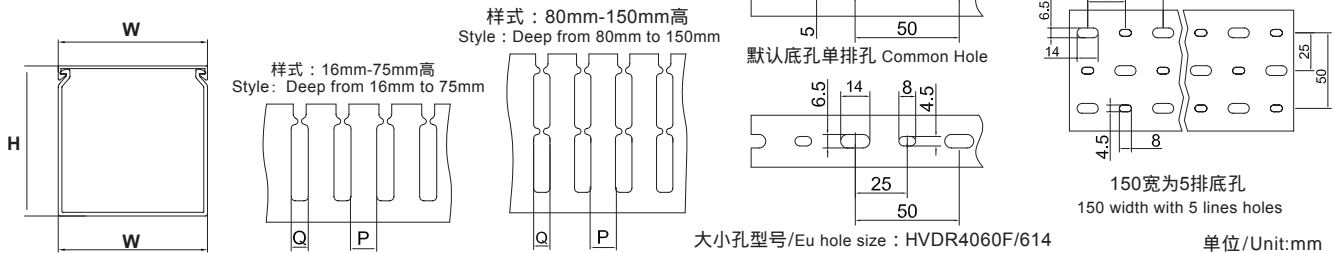

产品材质:采用低卤素硬质PVC料制成,环保无污染,不含铅等有毒物。
产品认证:美国UL:E306674 欧洲CE 欧洲环保RoHS,REACH,铁道阻燃低烟。
防火等级:UL94V-0,低烟微卤,遇火不燃烧,防火性及绝缘性特佳。
产品构造:由槽底及槽盖组成,底槽两侧设有出线孔。
颜色:灰色.白色.蓝色.黑色(可定制其它颜色,有起订量要求)
工作温度:静态-40°C持续高温至65°C,短时间可达85°C。
使用方法:先将底槽固定,将所要配的线装入槽内,盖上槽盖即可。
产品特性:1.反扣式槽盖与槽体设计组合后绝不脱落,且接合面平滑,不割伤手及擦损附近配线。
2.配线槽65°C内不易断裂,变形,变色,装配省时便利。
3.出线孔低、组合容易、拆卸简单、易于配线。

更多选择:量大可按需求生产所需规格或定制长度.例:HVDR8080F(L=1.7M)
Wide slot/finger design provides greater sidewall rigidity and can be used with a wide range of wire bundle sizes.
Certificates:UL:E306674 CE:EN50085 RoHS,REACH. Made of rigid PVC
Work temperature:-40 °c to 65 °c
UL94 Flammability Rating of V-0
Provided with mounting holes
Available color:gray.white.blue.black and other special colors
Special length come with MOQ request